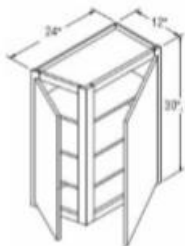

WDC2430(2 shelves)
WDC2436(2 shelves)
WDC2442(3 shelves)
WDC2736(2 shelves)
WDC2742(3 shelves)

WBC2730(2 shelves)

SGH30

WR3015

PR3015

MC3018

BFH09

B12-B21

B24-B30

B33-B42

BBC42-45

DB15-DB30

SB30

SB33-SB42

SB60

WAC30
WAC36
WAC42

DCB3612

BC24

CSF36

WP1884
WP1890
WP1896

WP2484
WP2490
WP2496

OU332484
OU332490

BEP3L-3" Face stile
RP84-1.5" Face stile
RP90-1.5" Face stile
RP96-1.5" Face stile

BF3