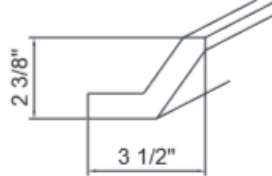

WP1884
WP1890
WP1896

WP2484
WP2490
WP2496

OU332484
OU332490

BEP3L-3" Face stile
RP84-1.5" Face stile
RP90-1.5" Face stile
RP96-1.5" Face stile

BF3

FS330
FS336
FS342
FS642
FS636
FS384
FS396

VA48

VAS48

1/4" TK8

RD18
RD24

CM8+DM8

CM8

SM8

FBM8

LRM7

LRMS7

OSC7

SCM7

CSF Floor(1/2" plywood)

Oak Pantry Shelves

End panel 24 x 35 x 3/16
Wall panel 12 x 42 x 3/16
Island panel 3' x 4' x 1/4"

Mullion door
1530,36,42MD
1830,36,42MD
3030,36,42MD
3630,36,42MD
DC2430,36,42MD
DC2736MD
DC2742MD

Deco Doors
30DD
36DD
42DD
BDD

SRI-NM