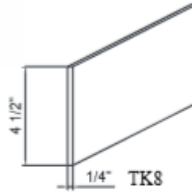

30°, 36°, or 42°

DCB3612

BC24

CSF36

WP1884
WP1890
WP1896

WP2484
WP2490
WP2496

OU332484
OU332490

BEP3L-3" Face stile
RP84-1.5" Face stile
RP90-1.5" Face stile
RP96-1.5" Face stile

BF3

FS330
FS336
FS342
FS642
FS636
FS384
FS396

VA48

VAS48

1/4" TK8

RD18
RD24

CM8+DM8

CM8

End panel 24 x 35 x 3/16
Wall panel 12 x 42 x 3/16
Island panel 3' x 4' x 1/4"

Mullion door
1530,36,42MD
1830,36,42MD
3030,36,42MD
3630,36,42MD
DC2430,36,42MD
DC2736MD
DC2742MD

Deco Doors
30DD
36DD
42DD
BDD