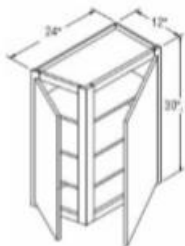

WDC2430(2 shelves)
 WDC2436(2 shelves)
 WDC2442(3 shelves)
 WDC2736(2 shelves)
 WDC2742(3 shelves)

WBC2730(2 shelves)

SGH30

WR3015

PR3015

MC3018

BFH09

B12-B21

B24-B30

B33-B42

BBC42-45

DB15-DB30

SB30

SB33-SB42

SB60

WAC30
 WAC36
 WAC42

30°, 36°, or 42°

DCB3612

BC24

CSF36

WP1884
WP1890
WP1896

WP2484
WP2490
WP2496

OU332484
OU332490

BEP3L-3" Face stile
RP84-1.5" Face stile
RP90-1.5" Face stile
RP96-1.5" Face stile