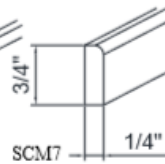

30°, 36°, or 42°

DCB3612

BC24

CSF36

WP1884
WP1890
WP1896

WP2484
WP2490
WP2496

OU332484
OU332490

BEP3L-3" Face stile
RP84-1.5" Face stile
RP90-1.5" Face stile
RP96-1.5" Face stile

SM8

FBM8

LRM7

LRMS7

OSC7

SCM7

CSF Floor(1/2" plywood)

Oak Pantry Shelves

End panel 24 x 35 x 3/16
Wall panel 12 x 42 x 3/16
Island panel 3' x 4' x 1/4"

Mullion door
1530,36,42MD
1830,36,42MD
3030,36,42MD
3630,36,42MD
DC2430,36,42MD
DC2736MD
DC2742MD

Deco Doors
30DD
36DD
42DD
BDD